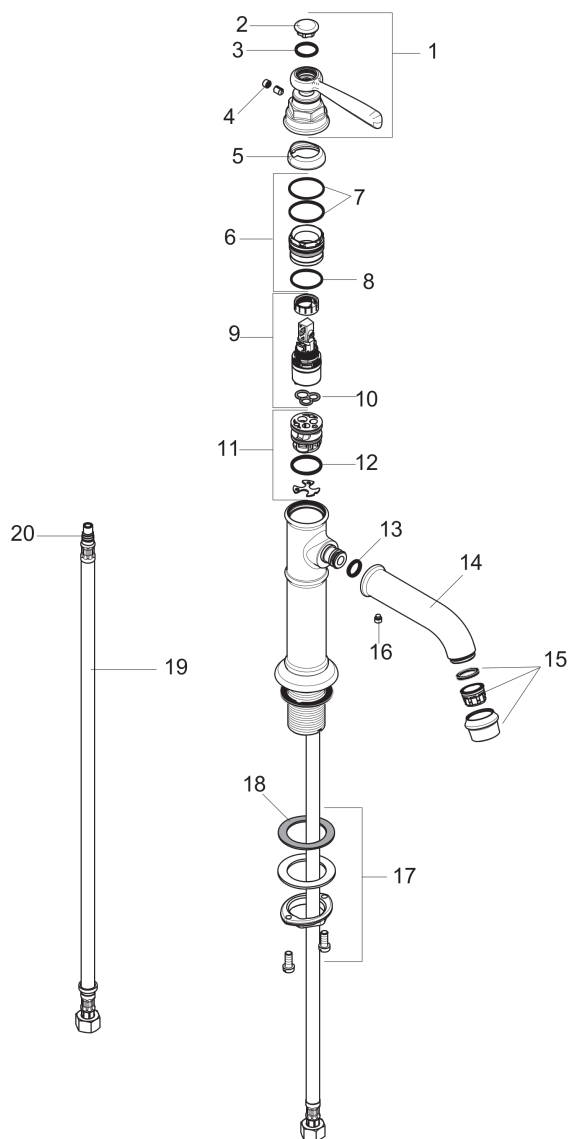

## Product image

## Scale drawing

**AXOR Montreux**  
**Single-Hole Faucet 100, 1.2 GPM**  
Finishes : **chrome**    Part no. : **16516001**

## Exploded drawing

Year of production: >01/18

**AXOR Montreux**  
**Single-Hole Faucet 100, 1.2 GPM**  
 Finishes : **chrome**    Part no. : **16516001**

## Spare parts list

Year of production: >01/18

Pos.	Description	Part no.	Price	PU
1	handle	92973000	-	1
2	cover cap	92974000	-	1
3	O-ring 16x2	98133000	-	1
4	screw cover	96338000	-	1
5	flange	92625000	-	1
6	nut	92689000	-	1
7	O-ring 27x1,5	92527000	-	1
8	O-ring 25x1,5	98146000	-	1
9	cartridge, assy	95973001	-	1
10	seal	98865000	-	1
11	adapter for cartridge	98866000	-	1
12	O-ring 23x2	98398000	-	1
13	O-ring 11x2,5	98487000	-	1
14	spout cpl.	92978000	-	1
15	aerator M24x1 (4,5 l/min)	93254000	-	1
16	hollow set screw M6x5	98447000	-	1
17	fixing set (Ø 34)	95049000	-	1
18	lever collar	97548000	-	1
19	connection hose 23½" M8x0,75 3/8"	98600001	-	1
20	O-ring 7x1,5	98422000	-	1