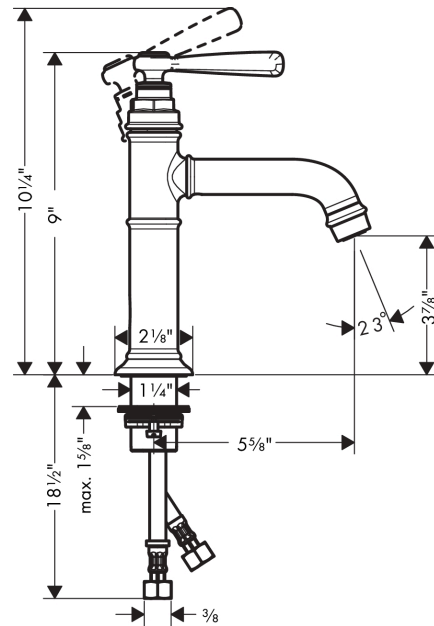

## Scale drawing

**AXOR Montreux**  
**Single-Hole Faucet 100, 1.2 GPM**  
Finishes : **chrome**    Part no. : **16516001**

## Exploded drawing

Year of production: >01/18

**AXOR Montreux**  
**Single-Hole Faucet 100, 1.2 GPM**  
 Finishes : **chrome**    Part no. : **16516001**

## Spare parts list

Year of production: >01/18

Pos.	Description	Part no.	Price	PU
1	handle	92973000	-	1
2	cover cap	92974000	-	1
3	O-ring 16x2	98133000	-	1
4	screw cover	96338000	-	1
5	flange	92625000	-	1
6	nut	92689000	-	1
7	O-ring 27x1,5	92527000	-	1
8	O-ring 25x1,5	98146000	-	1
9	cartridge, assy	95973001	-	1
10	seal	98865000	-	1
11	adapter for cartridge	98866000	-	1
12	O-ring 23x2	98398000	-	1
13	O-ring 11x2,5	98487000	-	1
14	spout cpl.	92978000	-	1
15	aerator M24x1 (4,5 l/min)	93254000	-	1
16	hollow set screw M6x5	98447000	-	1
17	fixing set (Ø 34)	95049000	-	1
18	lever collar	97548000	-	1
19	connection hose 23½" M8x0,75 3/8"	98600001	-	1
20	O-ring 7x1,5	98422000	-	1